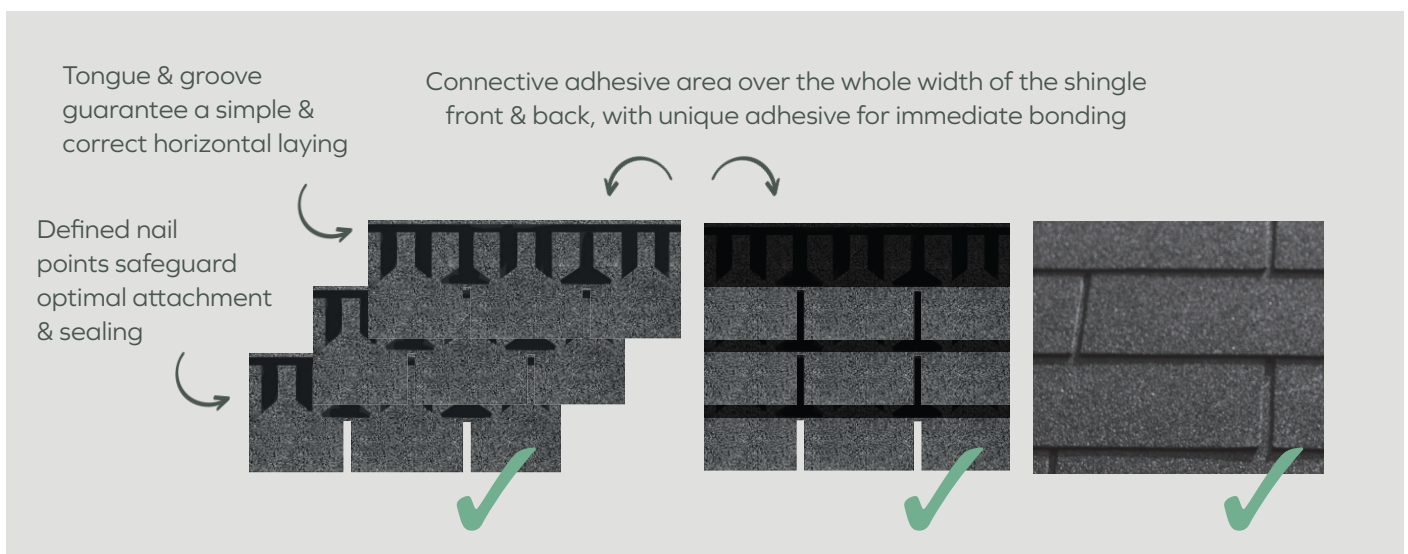

# KATEPAL Roofing Shingles

olympian

GARDEN BUILDINGS  
Est. 1983

- **Market-Leading:** a superior alternative to traditional roofing felt, they provide an attractive, maintenance-free, and long-lasting roofing solution.
- **Proven Durability:** Katepal, a Finnish manufacturer with a history dating back to 1949, is renowned for its roofing shingles' ability to endure extreme weather conditions. From freezing arctic conditions to scorching tropical climates, they have proven their durability.
- **Moisture Protection:** they also provide a robust barrier against humidity, effectively preventing moisture ingress.
- **Ideal for Outdoor Buildings:** they are perfect for use on wooden outdoor structures such as buildings and sheds, and used and recommended as roof covering in houses in Finland.
- **Exceptional Adhesive:** With a strong adhesive and granular surface, they provide excellent adhesion, enhancing the roof's overall durability. This ensures a reliable seal and a roof that can withstand storms.
- **Longevity:** designed to last, with a life expectancy of more than 20 years, ensuring long-lasting protection for your structure.

Katepal Shingles shown on an Olympian Garden Building.

Katepal Shingles shown on a house in Finland.

We never use low quality shingles with poor adhesive.